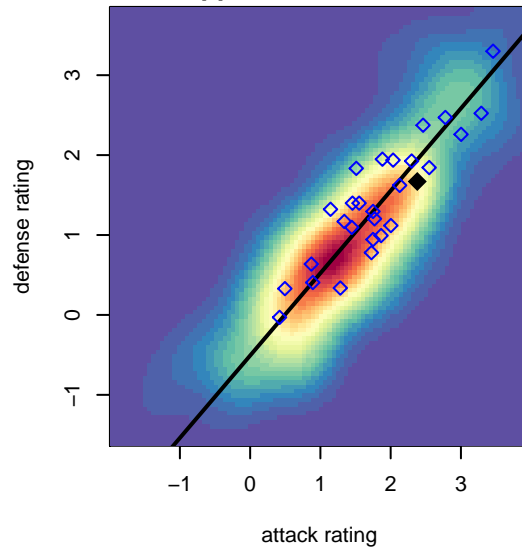

Yakima Borges B00

Crossfire Yakima
 Yakima, WA
 B00 total strength=1384
 attack=10.79 defense=5.31
 fall league = RCL B00 Div 4
 spr league = Win RCL B00 Div 3
 notes= Rangers 2012; 3RSC 2013; xFire2014;

**attack and defense variance (black dot)
relative to other teams
and top 10 in region**

**attack and defense rating
relative to others at age
and all opponents in last 13 months**

Performance relative to 13 month average