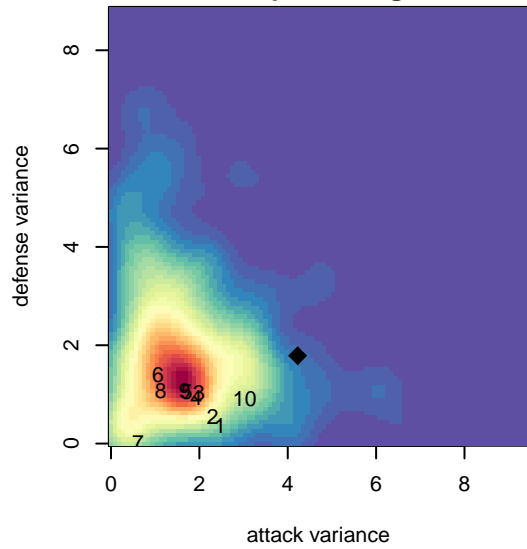

Yakima Borges B00

Crossfire Yakima
 Yakima, WA
 B00 total strength=1384
 attack=10.79 defense=5.31
 fall league = RCL B00 Div 4
 spr league = Win RCL B00 Div 3
 notes= Rangers 2012; 3RSC 2013; xFire2014;

**attack and defense variance (black dot)
relative to other teams
and top 10 in region**

**attack and defense rating
relative to others at age
and all opponents in last 13 months**

Performance relative to 13 month average