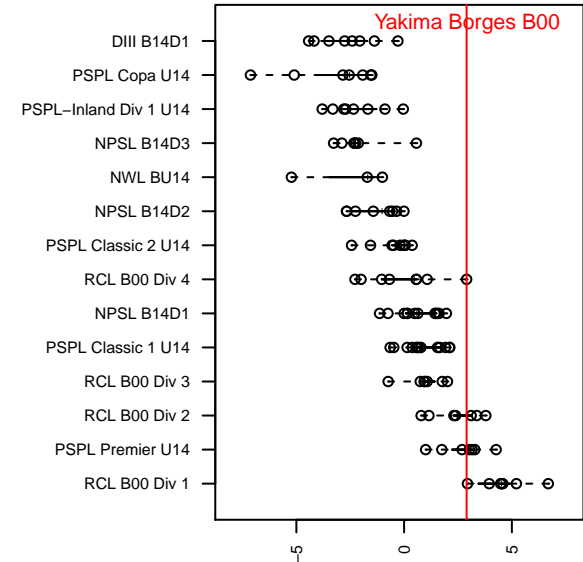

Yakima Borges B00

Crossfire Yakima
 Yakima, WA
 B00 total strength=1384
 attack=10.79 defense=5.31
 fall league = RCL B00 Div 4
 spr league = Win RCL B00 Div 3
 notes= Rangers 2012; 3RSC 2013; xFire2014;

alt names used:
 Crossfire Yakima –Borges B14
 CROSSFIRE YAKIMA B00 BORGES (WA)
 Crossfire Yakima –Borges B14
 Crossfire Yakima –Borges B14

Venues played:
 2013 Spr D6 BU14 Umbro U14
 2014 Yakima Mid Summer Classic BU14–15
 2014 REDAPT Cup Gold U14
 2014 RCL B00 Div 4
 2014 Win RCL B00 Div 3
 2014 WYS Championship B00

**attack and defense variance (black dot)
relative to other teams
and top 10 in region**

**attack and defense rating
relative to others at age
and all opponents in last 13 months**

Performance relative to 13 month average