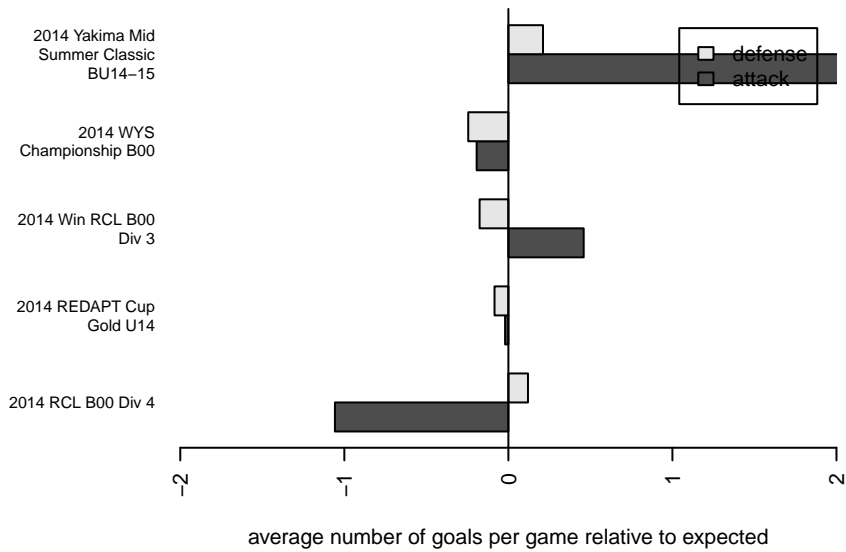

Yakima Borges B00

Crossfire Yakima
 Yakima, WA
 B00 total strength=1384
 attack=10.79 defense=5.31
 fall league = RCL B00 Div 4
 spr league = Win RCL B00 Div 3
 notes= Rangers 2012; 3RSC 2013; xFire2014;

alt names used:
 Crossfire Yakima –Borges B14
 CROSSFIRE YAKIMA B00 BORGES (WA)
 Crossfire Yakima –Borges B14
 Crossfire Yakima –Borges B14

Venues played:
 2013 Spr D6 BU14 Umbro U14
 2014 Yakima Mid Summer Classic BU14–15
 2014 REDAPT Cup Gold U14
 2014 RCL B00 Div 4
 2014 Win RCL B00 Div 3
 2014 WYS Championship B00

**attack and defense variance (black dot)
relative to other teams
and top 10 in region**

**attack and defense rating
relative to others at age
and all opponents in last 13 months**

Performance relative to 13 month average