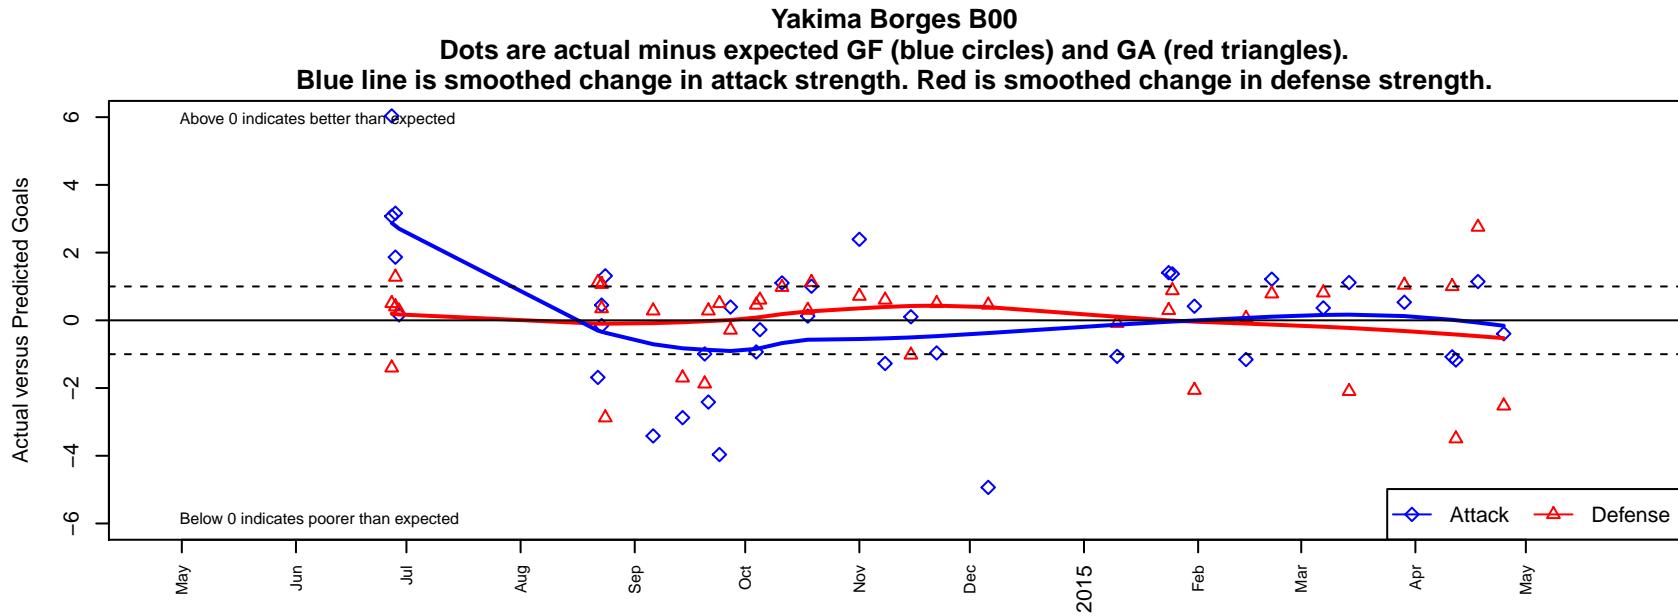

Yakima Borges B00

Crossfire Yakima
 Yakima, WA
 B00 total strength=1384
 attack=10.79 defense=5.31
 fall league = RCL B00 Div 4
 spr league = Win RCL B00 Div 3
 notes= Rangers 2012; 3RSC 2013; xFire2014;

**attack and defense variance (black dot)
relative to other teams
and top 10 in region**

**attack and defense rating
relative to others at age
and all opponents in last 13 months**

Performance relative to 13 month average