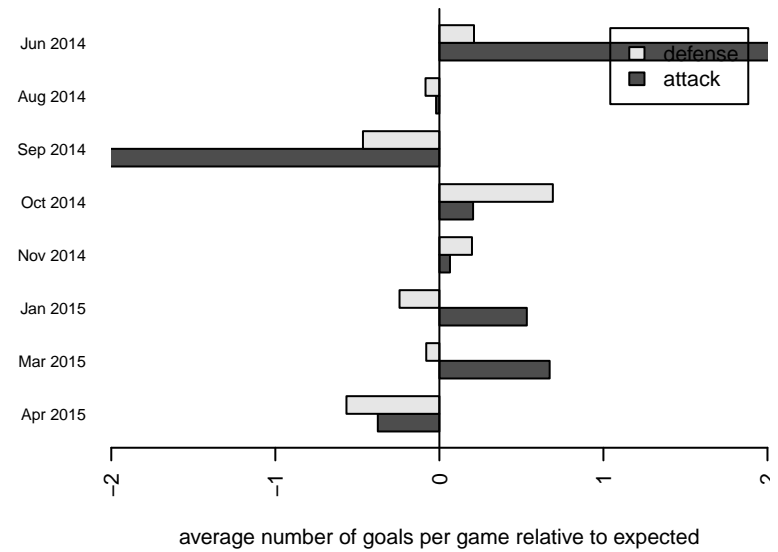

Performance relative to 13 month average